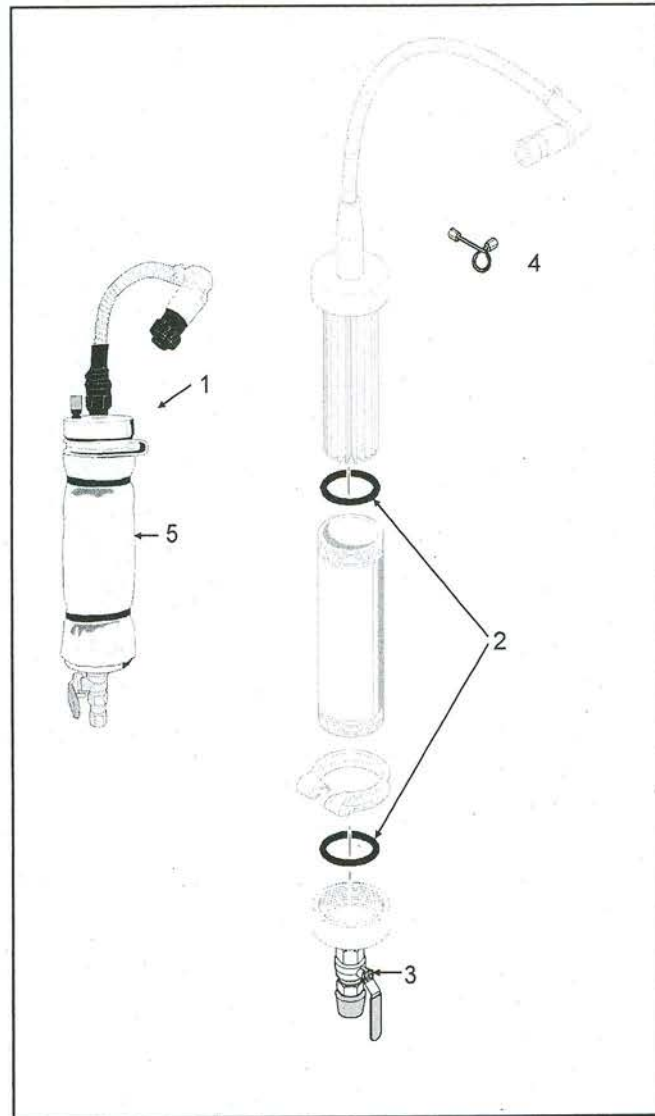

PREHEATER ASSEMBLY * Not Pictured		Current Models							Item Number
Ref.#	Part Description	140H	200H	340H	350H	200B	375B	500B	
1	Preheater Assembly - 140H	x							14040187
1	Preheater Assembly - 200H		x						14040188
1	Preheater Assembly - 340H/350H			x	x				14040189
1	Preheater Assembly - 200B					x			14040192
1	Preheater Assembly - 375B						x		14040193
1	Preheater Assembly - 500B							x	14040190
2	Gasket - Preheater 2-1/2 O.D.	<i>Note: Used on all Models prior to 2004</i>							20940119
2	Gasket - Preheater 2-5/8 O.D.	x	x	x	x	x	x	x	20940122
3	Valve - 1/4 NPT, Shutoff	x	x	x	x	x	x	x	06000074
4	Copper Line - SV-PH	x	x	x	x				05000044
4	Copper Line - SV-PH					x			05000045
5	Insulation - Kit, Preheater Foil	x	x			x			05000046
5	Insulation - Kit, Preheater Foil			x	x				05000047
5	Insulation - Kit, Preheater Foil						x	x	05000048
6	*Bolt - Preheater Mntg	x	x			x			20410120
6	*Bolt - Preheater Mntg			x			x	x	20440156
7	*Valve, Solenoid no fittings						x	x	20290197