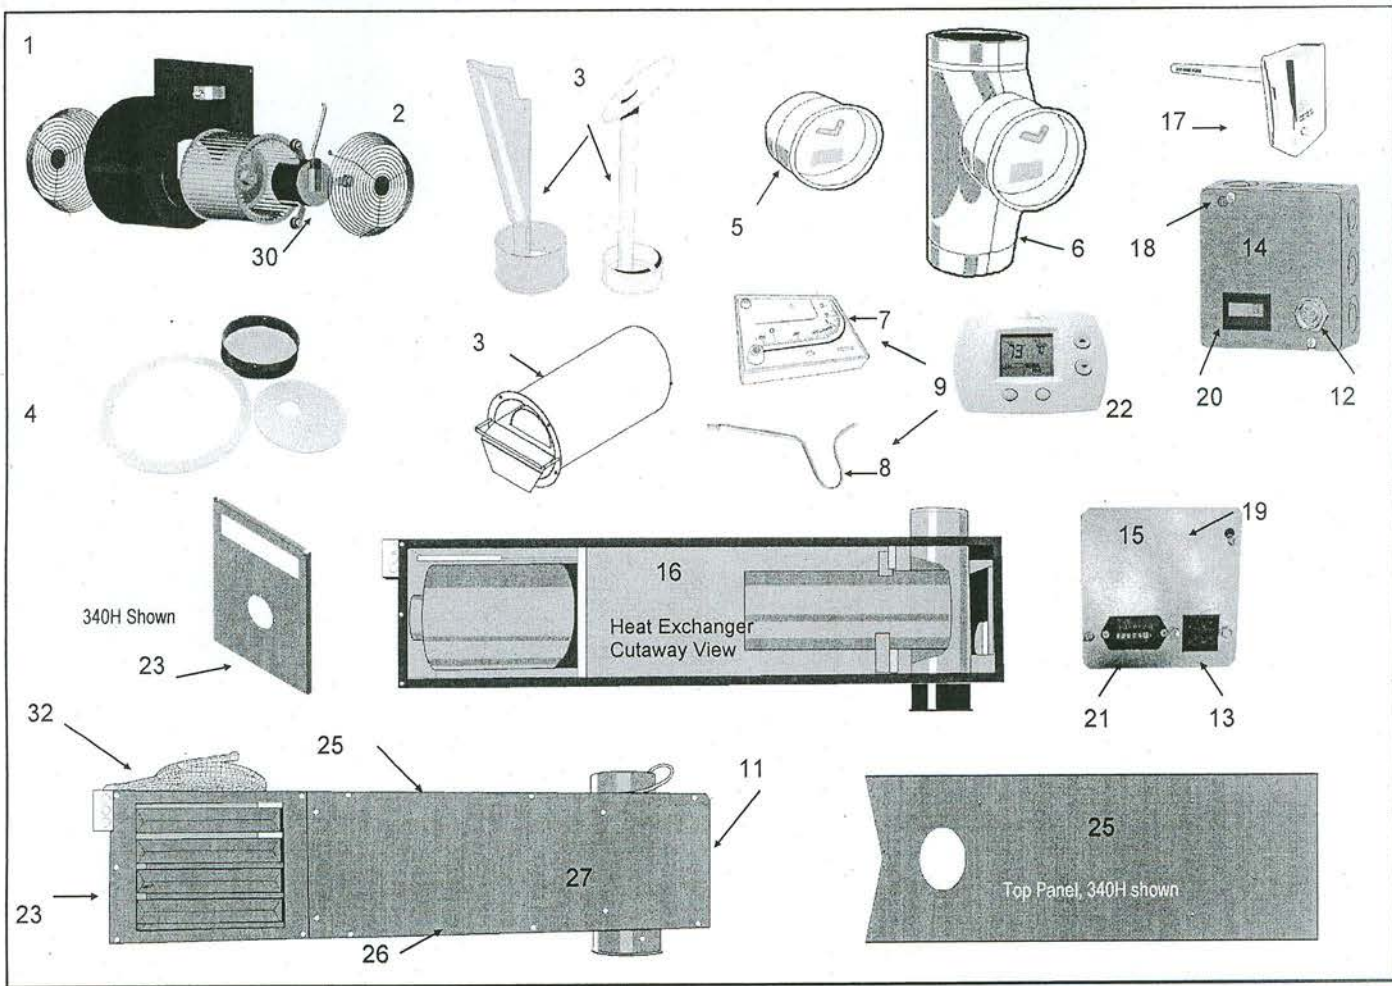

Cabinet Assembly

CABINET ASSEMBLY		* Not Pictured								Item
Ref.#	Part Description	140H	200H	340H	350H	200B	375B	500B	Number	
1	Blower - Assembly 1/3HP, 140H	x							13031001	
1	Blower - Assembly 1/2 HP, 200H		x						13031002	
1	Blower - Assembly 3/4 HP, 340H			x					13031003	
1	Blower - Assembly 1HP, 350H				x				04000229	
1	Wheel - Blower 9 inch OD, 140H	x							06000039	
1	Wheel - Blower 10 inch OD, 200H/340H		x	x					20200200	
1	Wheel - Blower 12.5 inch OD, 350H				x				06000592	
2	Guard - Blower Fan	x	x	x	x				20303110	
3	Baffle w/ Drip Cap, 1 Piece 140/200	x	x						20333158	
3	Baffle w/ Drip Cap, 1 Piece 340 only			x					20331136	
3	Baffle Assembly 350 only				x				04000219	
3	Baffle Assembly 350 Canadian only				x				04000220	
4	* Drip Cap with gasket, no baffle				x				04000218	
4	Gasket - baffle				x				06000584	
4	*Gasket - Drip Cap	x	x	x	x				20933118	
5	Damper - 7 Inch Barometric	x	x	x	x	x	x		20770110	
5	Damper - 7 Inch Barometric, Stainless Steel	x	x	x	x	x	x		20770110-SS	
5	Damper - 9 Inch Barometric							x	20770112	
5	Damper - 8 Inch Barometric, DW T	x	x	x		x	x		20770109	
6	Tee - Barometric & Damper 8", Stainless Steel	x	x	x	x	x	x		04000045	
6	Tee - Barometric & Damper 10"							x	14070199	
7	Gauge - Draft (Manometer)	x	x	x	x	x	x	x	20270184	
8	Probe-Draft Ga, Tube/Cnctr	x	x	x	x	x	x	x	14003110	
9	Draft Gauge Assembly	x	x	x	x	x	x	x	14070198	
10	* Oil - Draft Gauge	x	x	x	x	x	x	x	20273189