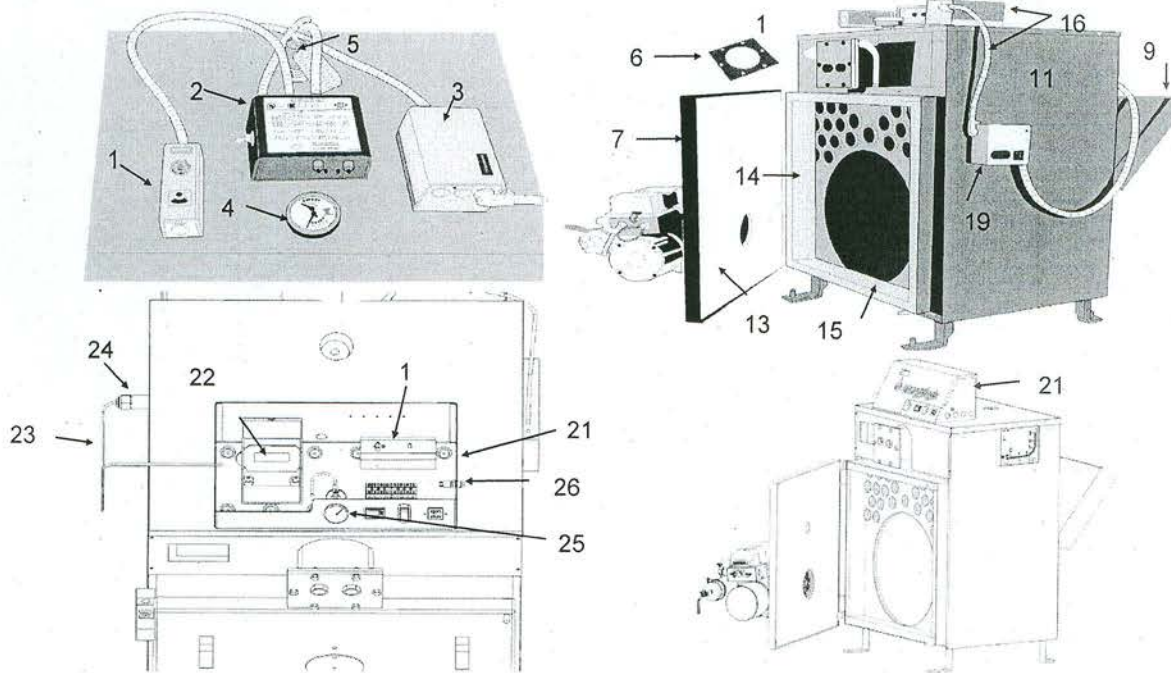

Boiler Vessel Assembly & Controls

Boiler Vessel w/Controls

BOILER ASSEMBLY * Not Pictured		200B	375B	500B	Item Number	Qty
1	Aquastat—High Limit Temp Cut-off	x	x	x	06000134	1
2	Control—Low Water	x	x	x	20263180	1
3	Aquastat—Triple	x	x	x	20263179	1
4	Gauge - Boiler Temp/Pressure (°F/°C)	x	x	x	20270302	1
5	Valve - Pressure Relief, 30 PSI	x	x	x	20663146	1
6	Gasket - Boiler Coil	x	x	x	20363219	1
7	Door w/ Insulation	x	x	x	20363228	1
9	Gasket Rope - Breech 1/2"	x	x	x	05000055	1
10	Coil Plate	x	x	x	20363218	1
12	*Grease - Heat Conductive	x	x	x	20260190	1
13	Insulation - Door 26 1/2" x 26 3/4"	x	x	x	20963132	1
14	Insulation-Left/Right-24 1/8" x 4" x 1 1/4"			x	20963142	1
14	Insulation - Left/Right - 24 1/8" x 3" x 1 1/4"	x	x		20963130	1
15	Insulation - Top/Bottom - 26 1/4" x 3" x 1"	x	x		20963131	1
15	Insulation-Top/Bottom-26 1/4" x 4" x 1"			x	20963143	1
16	Wire Harness Assembly - Boiler	x	x	x	14010117	1
17	*High Temp Adhesive	x	x	x	30990103	1
18	*Boiler Burner Plug Assembly	x	x	x	14010132	1
19	Wiring Box Assembly	x	x	x	14030179	1
20	*Baffle, Plate		x	x	06000290	1
21	Boiler Control Box Assembly	x	x	x	04000312	1
22	Control, Aquasmart	x	x	x	06000818	1
23	Sensor, Aquasmart	x	x	x	06000819	1
24	Thermowell, Aquasmart	x	x	x	06000864	1
25	Gauge - Pressure, Aquasmart	x	x	x	06000835	1
26	*Fuse—Fast Acting, 20A, 250V	x	x	x	06000837	1

≈ Wire harness includes items 1,2,3,19

Special Note: 495B boiler— used same burner/preheater/fuel pump/controls as the 500B nical Support for price & availability of unique parts (insulation).