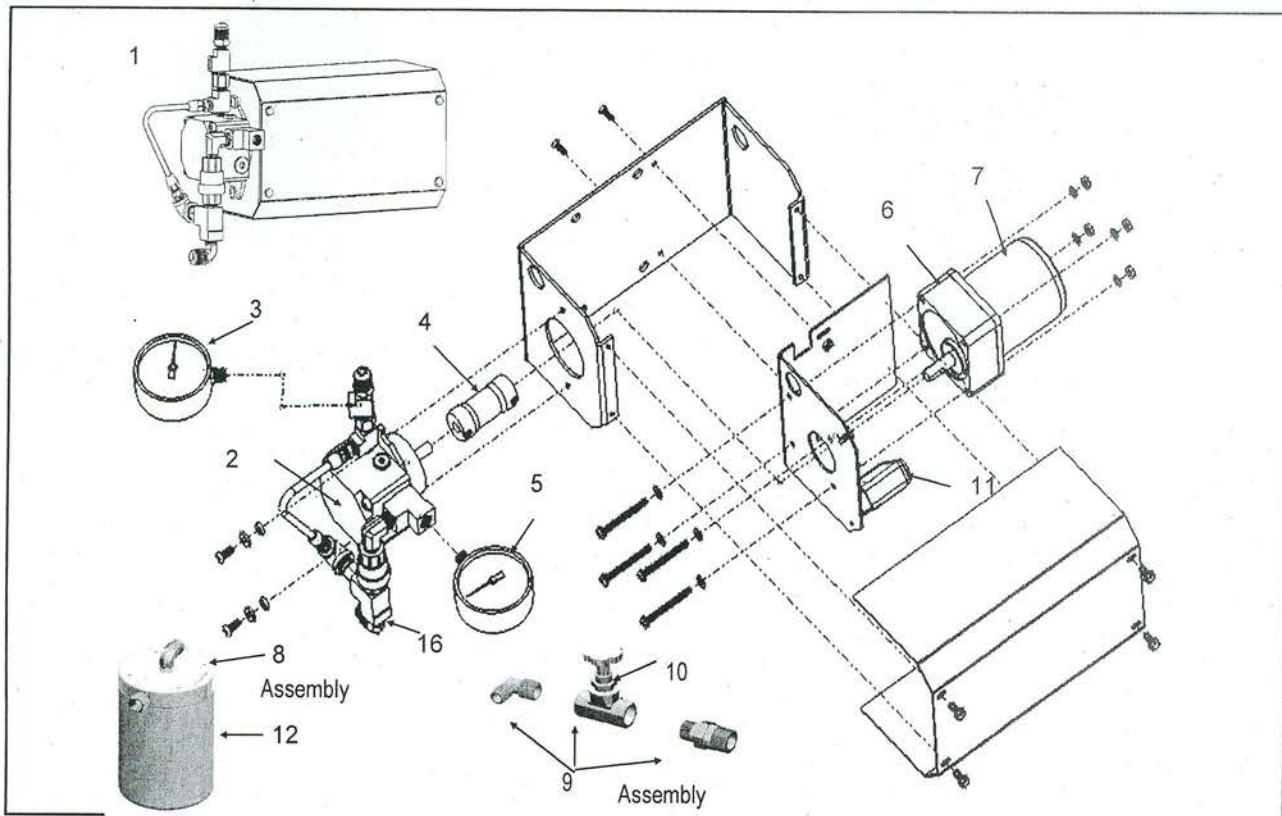

Fuel Pump Assembly

PUMP ASSEMBLY		* Not Pictured							
Ref.#	Part Description	140H	200H	340H	350H	200B	375B	500B	Item Number
1	Pump Assembly, 140H	x							14020300
1	Pump Assembly, 200H		x						14020301
1	Pump Assembly, 340H			x					14020302
1	Pump Assembly, 350H				x				04000289
1	Pump Assembly, 200B					x			14020304
1	Pump Assembly, 375B						x		14020305
1	Pump Assembly, 500B							x	14020306
2	Pump w/Fittings	x	x	x	x	x	x		14020155
2	Pump w/Fittings & solenoid valve							x	04000055
3	Gauge - 0-160 PSI Pressure, 1/8"	x	x	x	x	x	x	x	20270183
4	Coupling - Pump to Motor	x	x	x	x	x			20220158
5	Gauge - Vac/Pressure Combo 1/4"	x	x	x	x	x	x	x	20270188
6	Motor w/Gear Box, 140H	x							05000155
6	Motor w/Gear Box, 200H		x						05000156
6	Motor w/Gear Box, 340H			x					05000157
6	Motor w/Gear Box, 350H				x				05000158
6	Gear Box, Oriental 3GN3KA						x		20220195
6	Gear Box, Oriental 3GN6KA,					x			20220161
6	Gear Box, Oriental 3GN9KA							x	20220156
7	Motor w/Capacitor 3IK15GN-AWU						x	x	20220155
8	Filter Head Assembly w/Filter	x	x	x	x	x	x	x	04000068
8	Filter Head Assembly w/o Filter	x	x	x	x	x	x	x	04000189
9	Firestop Valve Assembly	x	x	x	x	x	x	x	04000067
10	Firestop Valve	x	x	x	x	x	x	x	20270186
11	Capacitor (Oriental motor only)						x	x	20223198
12	Filter - SS - Spin-On, 5 in.	x	x	x	x	x	x	x	20270185
13	*Filter - SS Spin-On, 5 in. (12 Pack)	x	x	x	x	x	x	x	05000052
14	*Filter - SS - Spin-On, 8 in.	x	x	x	x	x	x	x	20203106
15	*Solenoid Valve (no fittings)						x	x	20290197
16	Valve, 1/4" Check	x	x	x	x	x	x	x	20220153
17	*Valve, Relief 50PSI	x	x	x	x	x	x	x	20240172
18	*O-ring, Danfoss Pump	x	x	x	x	x	x		20923152
19	*Motor/Gearbox/Coupling/Housing Kit	x							04000293
19	*Motor/Gearbox/Coupling/Housing Kit		x						04000294
19	*Motor/Gearbox/Pump Housing Kit			x					04000295
20	*Adhesive/Gasket Sealant #2	x	x	x	x	x	x	x	30963113

NuEra

**Waste Oil Heating Equipment
Parts, Sales, and Service
1-800-347-9575
www.nueraheat.com**