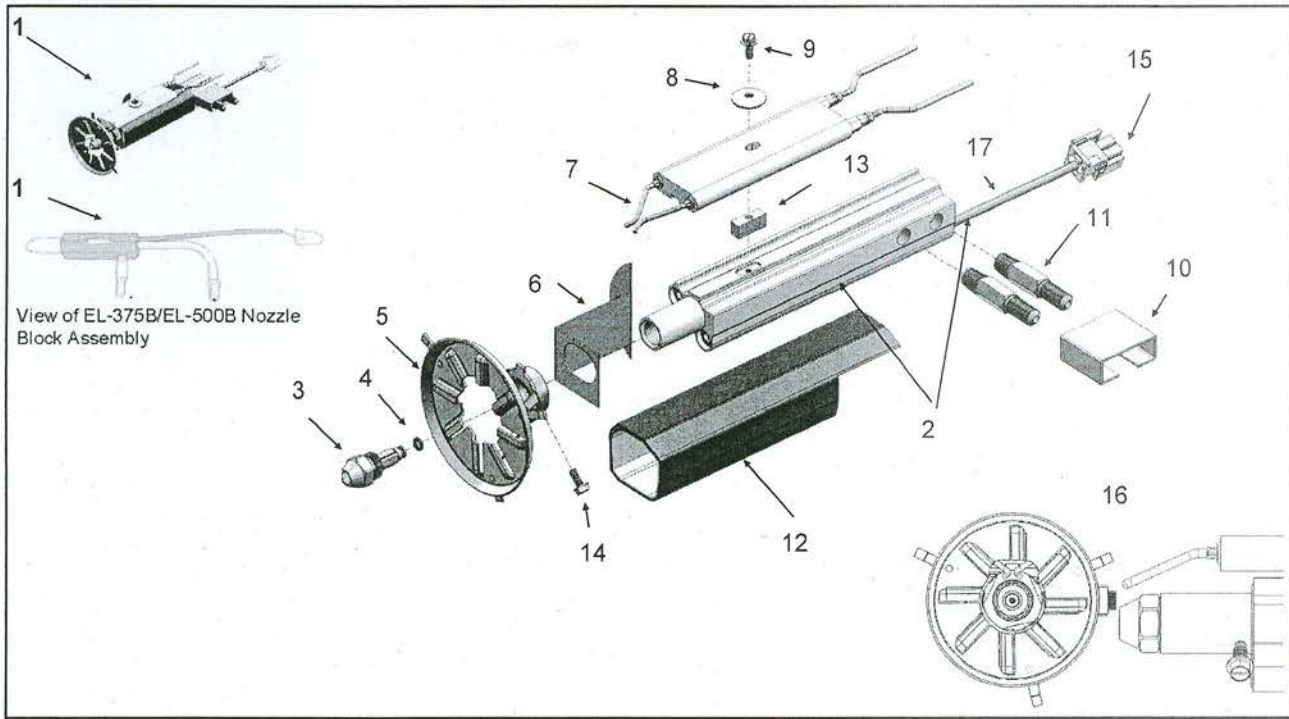

NOZZLE LINE ASSEMBLY * Not Pictured		Current Models						Item Number	
Ref.#	Part Description	140H	200H	340H	350H	200B	375B		500B
1	Nozzle Line Assembly	x	x			x			14010124
1	Nozzle Line Assembly			x	x				04000230
1	Nozzle Line Assembly						x	x	14010127
2	Nozzle Block Assembly, w/ PTC	x	x	x	x	x			04000056
2	Nozzle Block Assembly, w/PTC						x	x	04000057
3	Nozzle - #5	x	x			x			20210123
3	Nozzle - #5 (50 Pk)	x	x			x			14013152
3	Nozzle - #28			x	x		x	x	20210124
3	Nozzle - #28 (50 Pk)			x	x		x	x	14013151
4	O-Ring - Nozzle	x	x	x	x	x	x	x	20213152
5	Head - Flame Retention	x	x			x			04000280
5	Head - Flame Retention			x	x		x	x	04000260
6	Air Vane	x	x	x	x	x			20311126
6	Air Vane						x	x	20311121
7	Electrode - single bend (5 Pk)	x	x	x	x	x			05000049
7	Electrode - single bend (beginning 9/11/13)	x	x	x	x	x			06000593
7	Electrode - single bend (beginning 9/11/13)						x	x	06000741
8	Washer - 8 x 3/4, Electrode	x	x	x	x	x	x	x	20410115
9	Screw - 8-32 x 7/8 Hex	x	x	x	x	x	x	x	20410114
10	Bracket-Nozzle Block Centering	x	x	x	x	x			20311117
11	Fitting - Oil/Air Bulkhead	x	x	x	x	x	x	x	20411122
12	Sleeving	x	x	x	x	x			20990149
13	Key - Mount, Extr Nozzle Block	x	x	x	x	x			20311130
14	Screw - 8-32 x 3/8	x	x	x	x	x	x	x	20410117
15	PTC Assembly, Extruded Block 8.7mm	x	x	x	x	x			14010125
15	PTC Assembly, Hex Block 6.5mm						x	x	14013211
16	Kit, electrode&FRH 140/200H,200B	x	x			x			05000162
16	Kit, electrode&FRH 340H			x	x				05000163
16	Kit, electrode&FRH 375, 500						x	x	05000164
17	Nozzle Block Pigtail Assembly, w/PTC	x	x	x	x	x			14010126